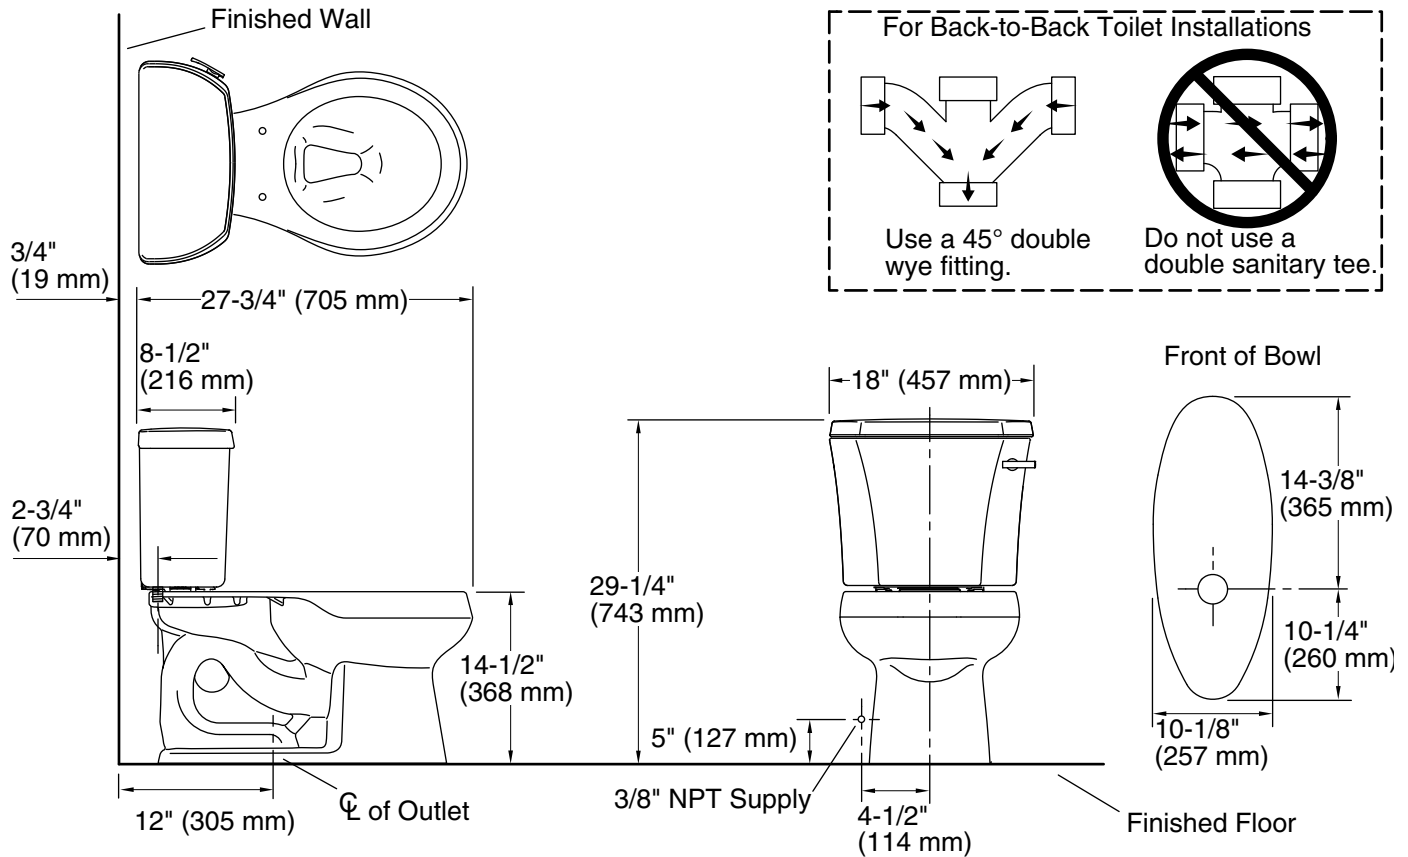

Features

- Two-piece design.
- Round-front bowl offers an ideal solution for smaller bathrooms and powder rooms.
- 1.28 gpf (4.8 lpf).
- Right-hand Polished Chrome trip lever.
- Insuliner® tank liner minimizes condensation on the tank.
- Combination consists of the K-4467-UR tank and the K-4197 bowl.
- Coordinates with other products in the Wellworth collection.

Installation

- Standard 12" (305 mm) rough-in.
- Three-bolt quick-connect installation.
- Seat and supply line sold separately.

Water Conservation & Rebates

- Eligible for consumer rebates in some municipalities.

| Color | Code | Description |
|---|------|-------------|
|  | 0 | White |
|  | 96 | Biscuit |

Technical Information

All product dimensions are nominal.

| | |
|-----------------------|------------------------------------|
| Toilet type: | Two-piece, Floor-mount |
| Waste Outlet: | Floor |
| Bowl shape: | Round-front |
| Flush type: | Class Five® |
| Trap passageway: | 2-1/8" (54 mm) |
| Water Consumption | |
| Full: | 1.28 gpf (4.8 lpf) |
| Water surface size: | 10-1/2" x 7-3/4" (267 mm x 197 mm) |
| Rim to water surface: | 5-1/4" (133 mm) |
| Rough-in: | 12" (305 mm) |
| Seat-mounting holes: | 5-1/2" (140 mm) |

Notes

Install this product according to the installation instructions.

For back-to-back toilet installations: Use only a 45° double wye fitting.